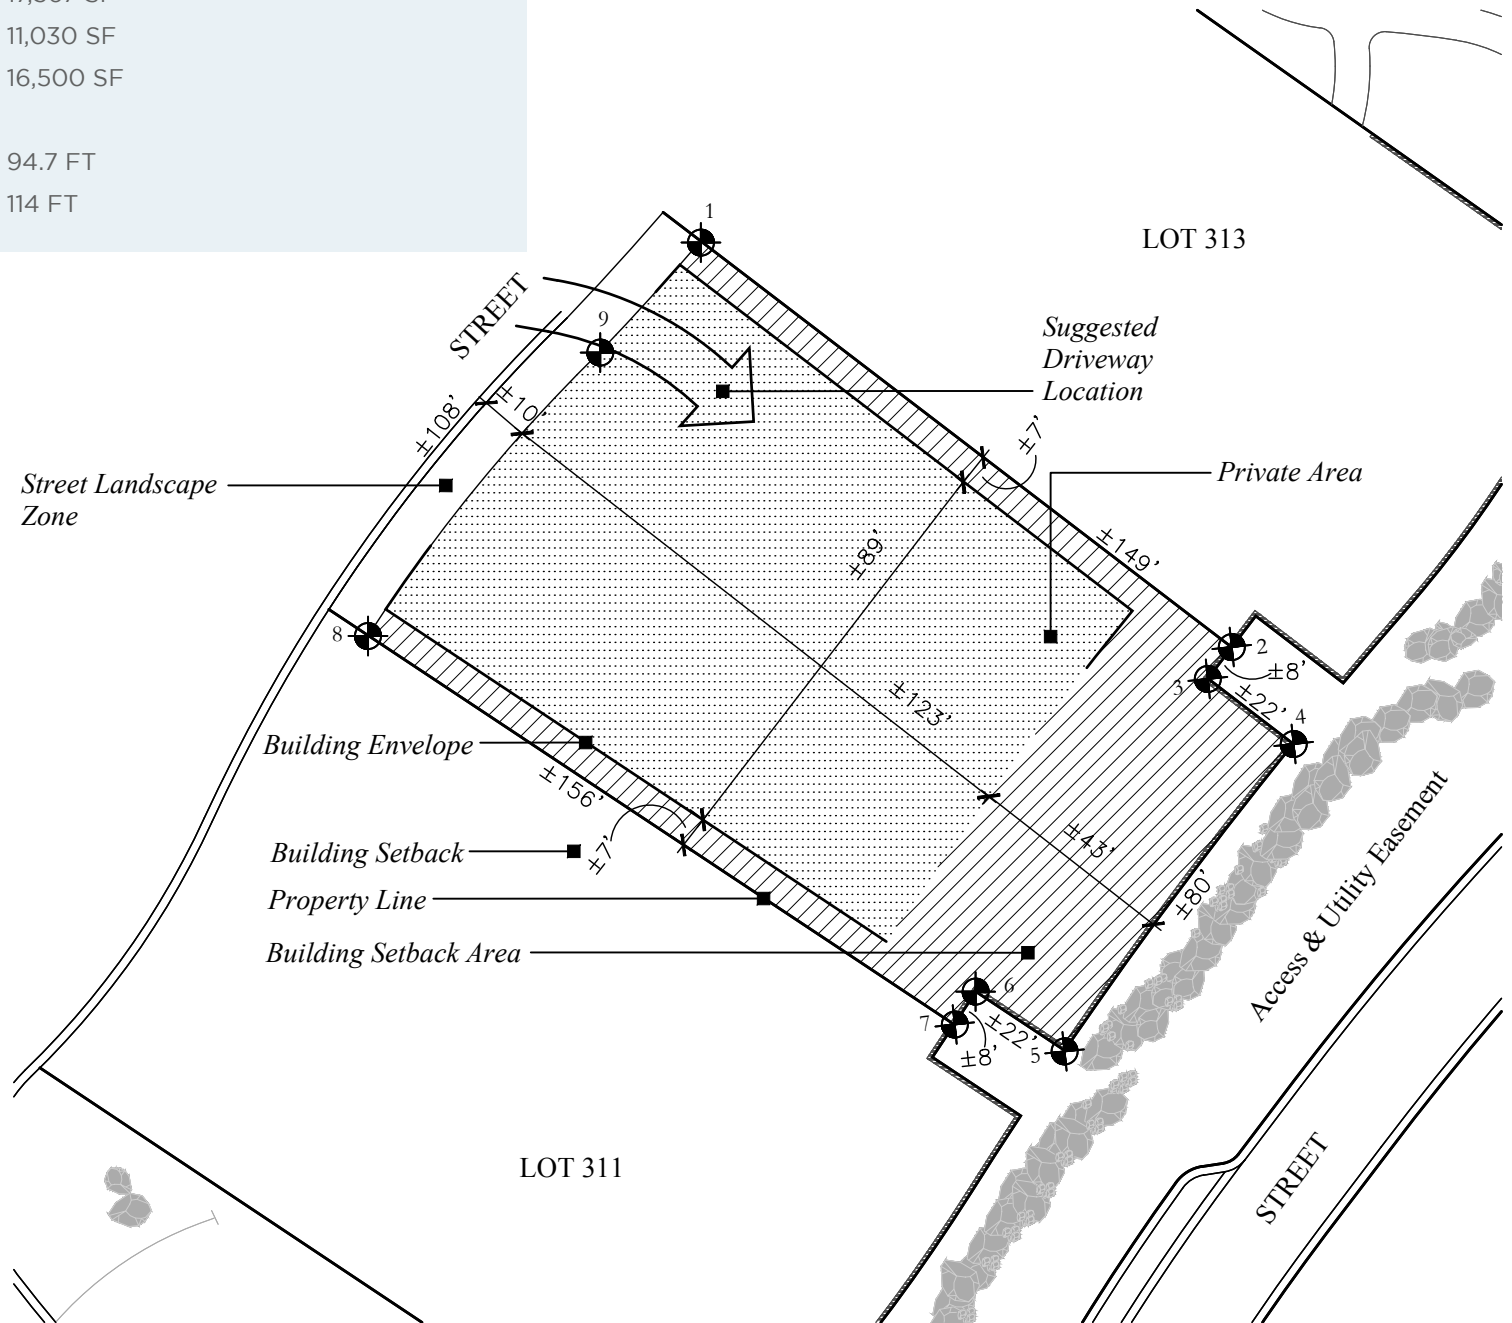

HACIENDA VILLA HOMESITE 312

CHILENO BAY
GOLF & BEACH CLUB

HACIENDA VILLA HOMESITE 312

Total Lot Area	17,567 SF
Building Envelope Area	11,030 SF
Total Building Area	16,500 SF
One Story	
Maximum Pad Elevation	94.7 FT
Maximum Building Height	114 FT