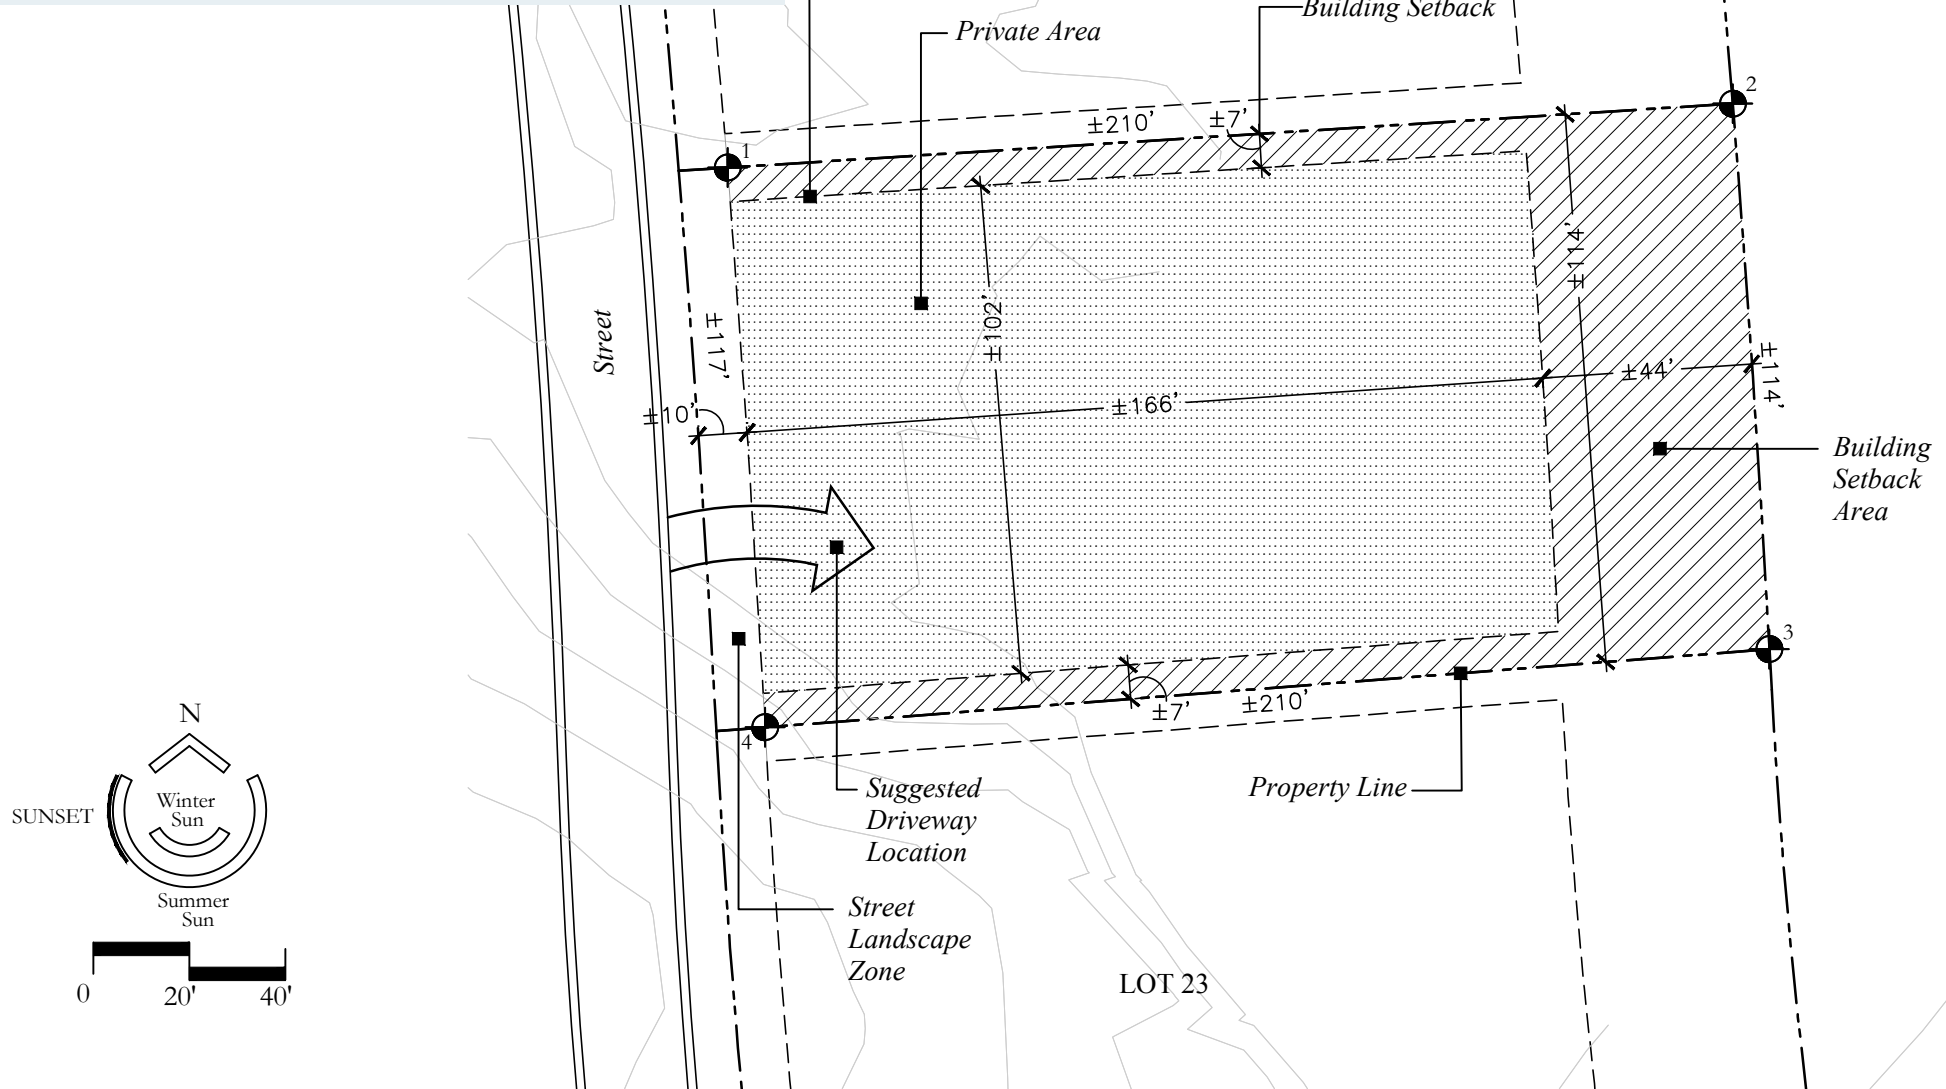

RIDGE ESTATES HOMESITE 24

CHILENO BAY
GOLF & BEACH CLUB

RIDGE ESTATES HOMESITE 24

Total Lot Area	24,609 S.F.±
Building Envelope Area	16,339 S.F.±
Total Building Area	23,457 S.F.±
Maximum Pad Elevation	+132 FT.
Maximum Building Height	+153 FT.

RIDGE ESTATES HOMESITE 24

CHILENO BAY GOLF & BEACH CLUB

Renowned for having the most incredible waters in all of Los Cabos, Chileno Bay's many protected swimming beaches offer the ultimate in Outdoor Pursuits. With 1,260 acres of natural desert terrain and two miles of spectacular coastline, Chileno Bay promises authentically inspired residences along Cabo's most celebrated coast and a Private Club featuring an intergenerational membership structure.