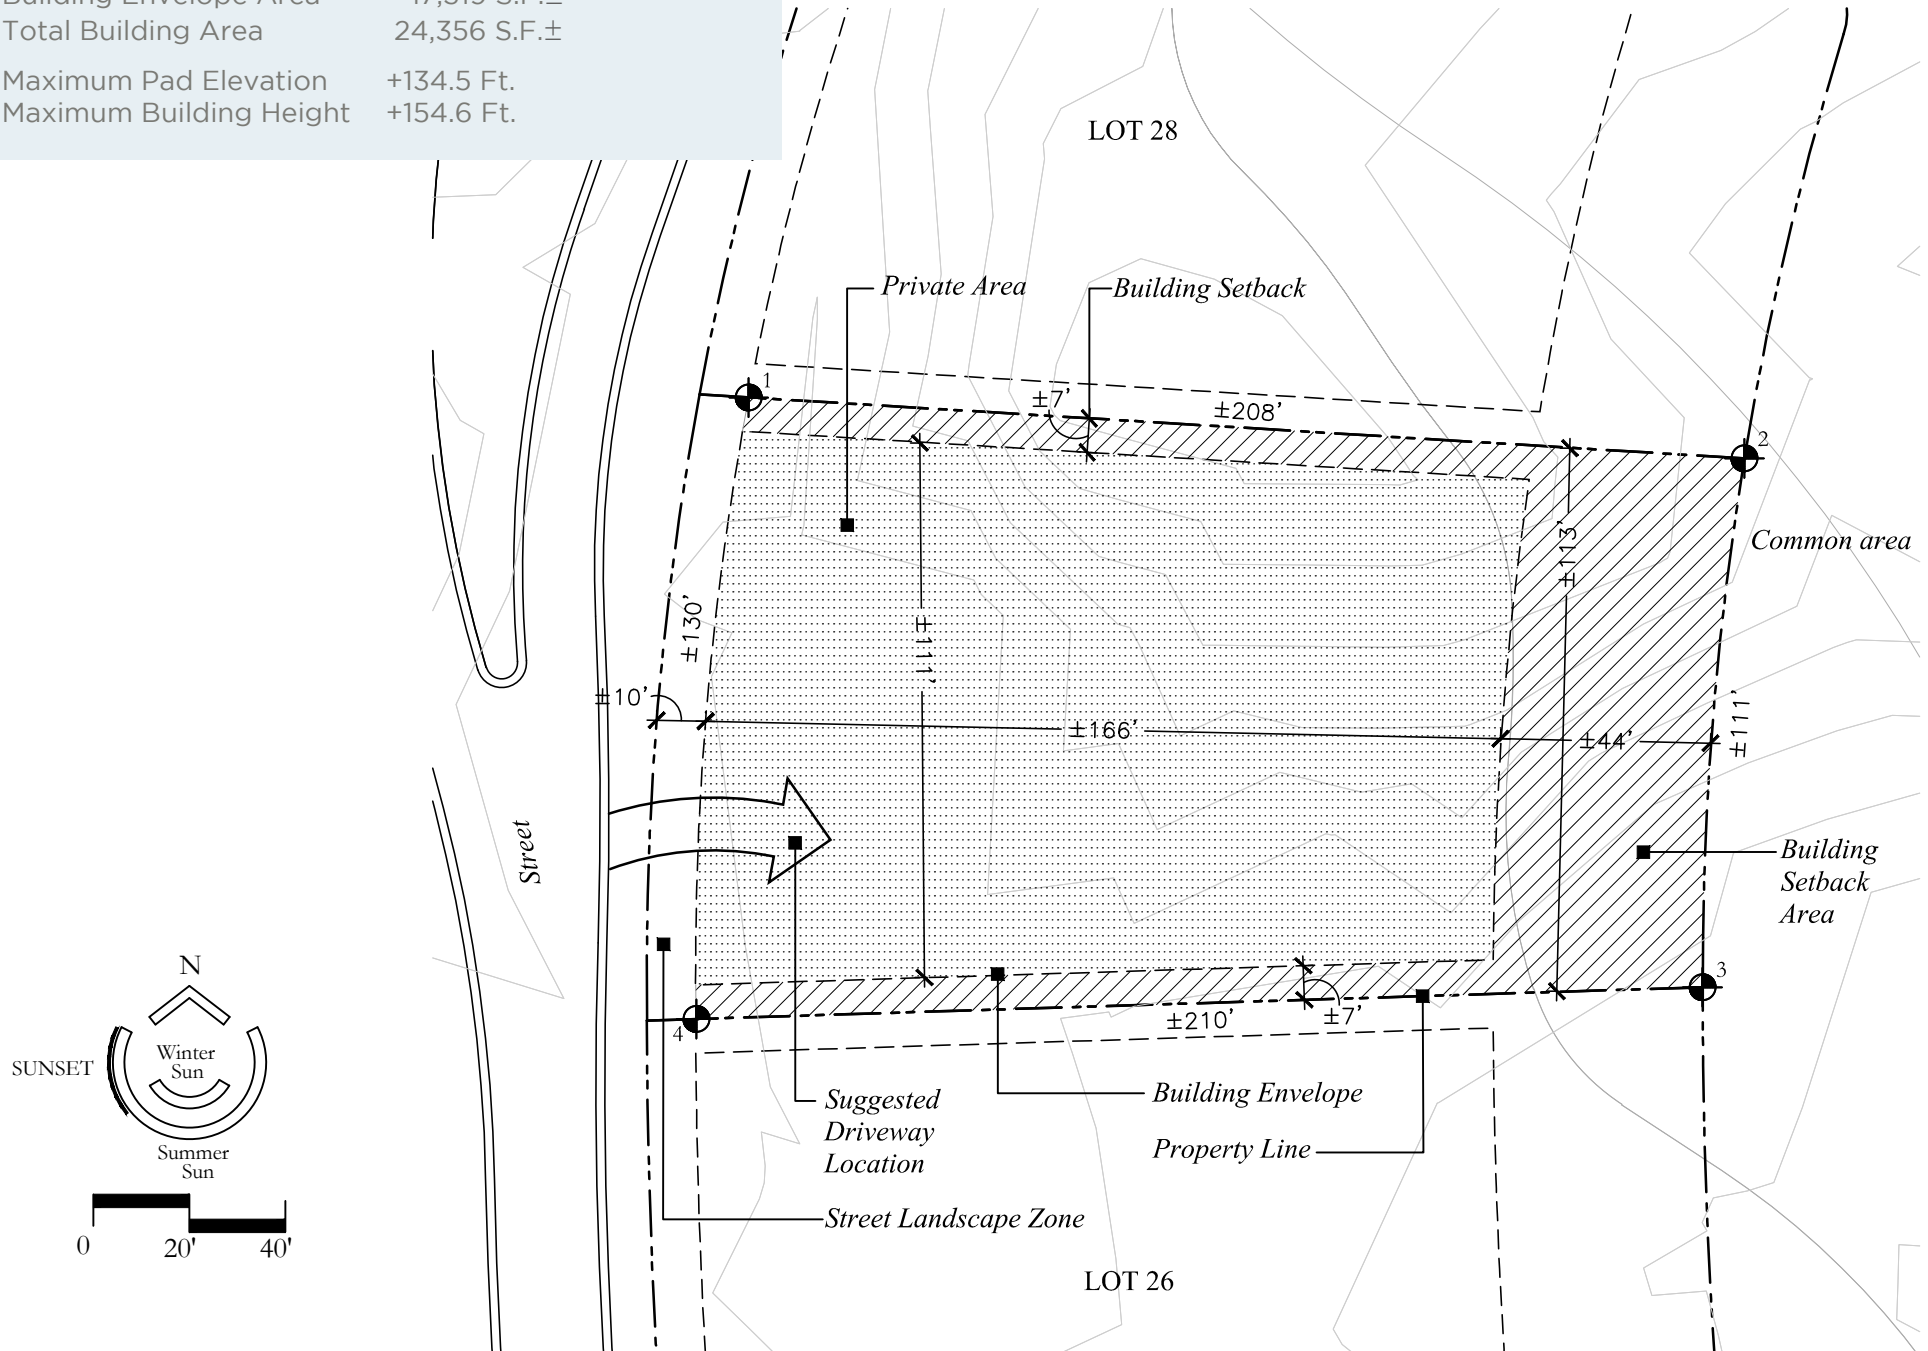

RIDGE ESTATES HOMESITE 27

CHILENO BAY
GOLF & BEACH CLUB

RIDGE ESTATES HOMESITE 27

Total Lot Area	25,643 S.F.±
Building Envelope Area	17,319 S.F.±
Total Building Area	24,356 S.F.±
Maximum Pad Elevation	+134.5 Ft.
Maximum Building Height	+154.6 Ft.

RE 33

RE 34

RE 35

RE 36

RE 37

RE 38

RE 20

RE 21