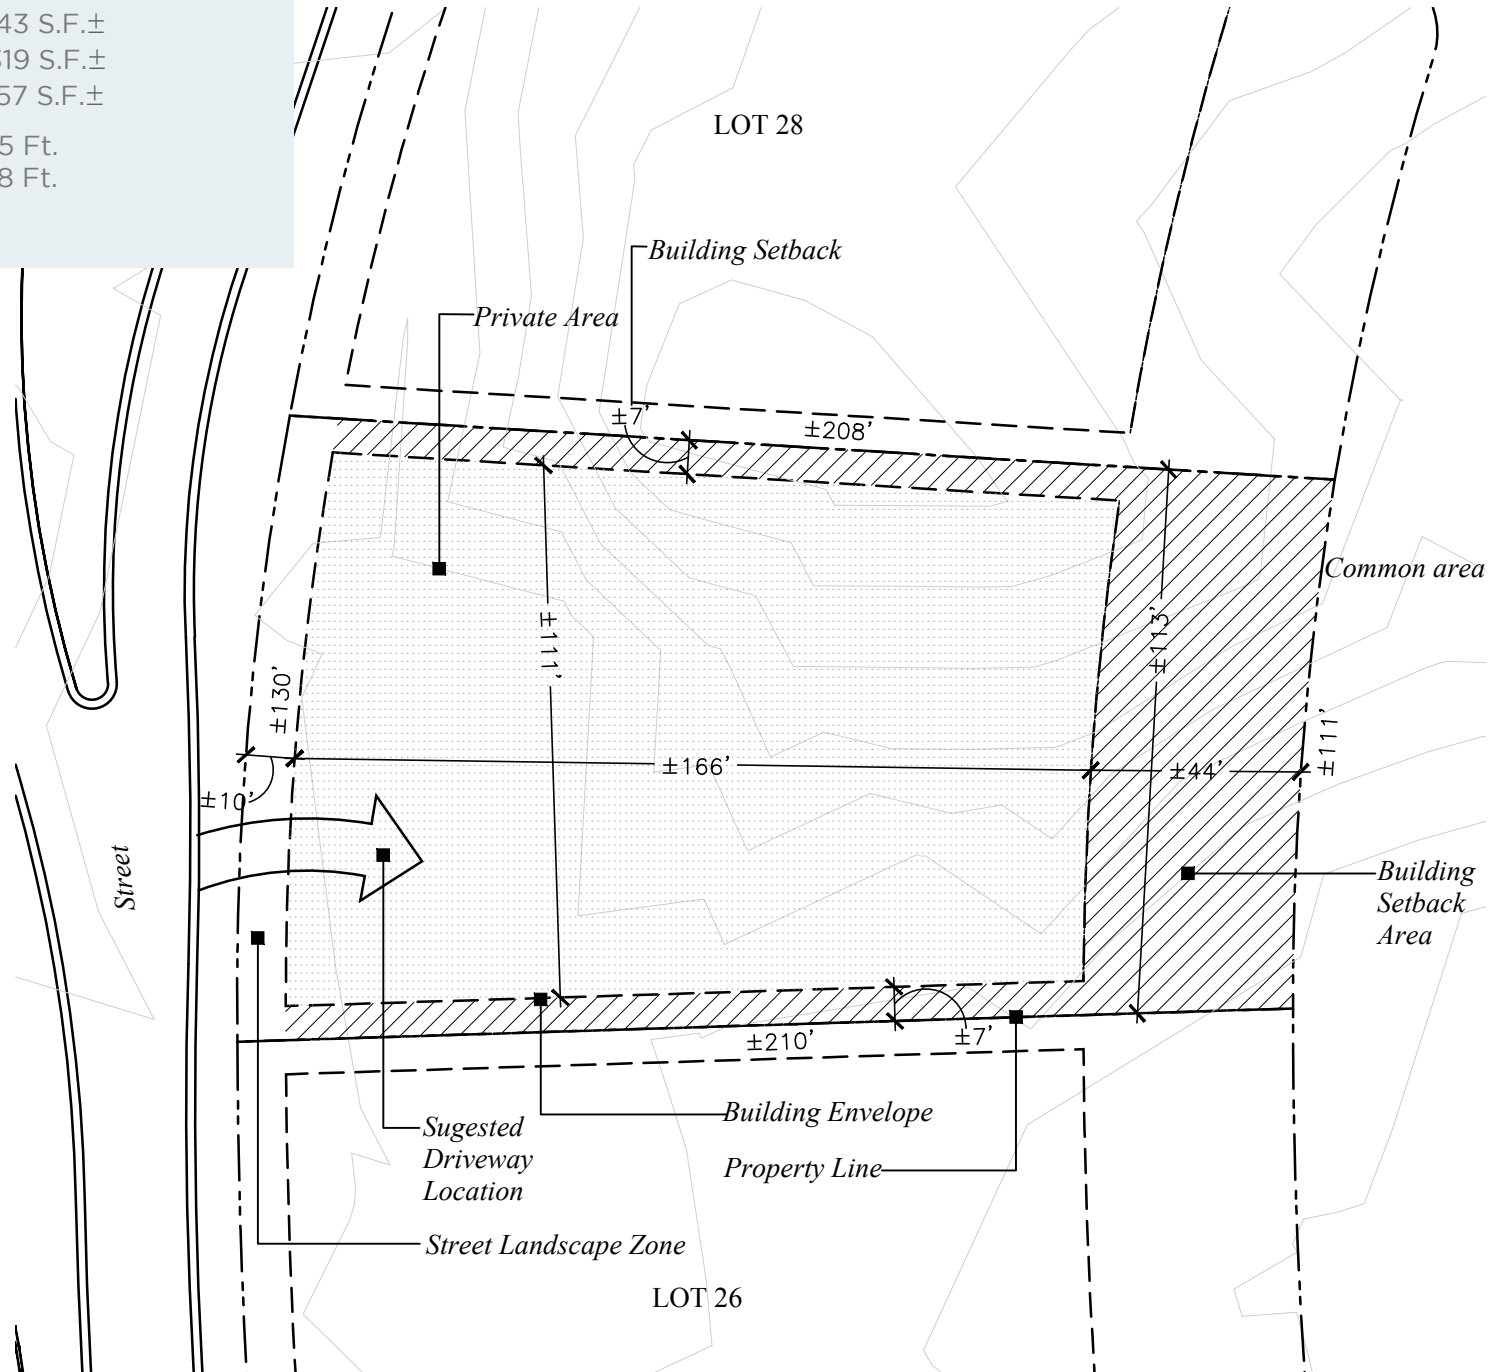

# RIDGE ESTATES HOMESITE 27

CHILENO BAY  
GOLF & BEACH CLUB

# RIDGE ESTATES HOMESITE 27

Total Lot Area	25,643 S.F.±
Building Envelope Area	17,319 S.F.±
Total Building Area	24,357 S.F.±
Maximum Pad Elevation	+134.5 Ft.
Maximum Building Height	+162.8 Ft.
Maximum Floors	2