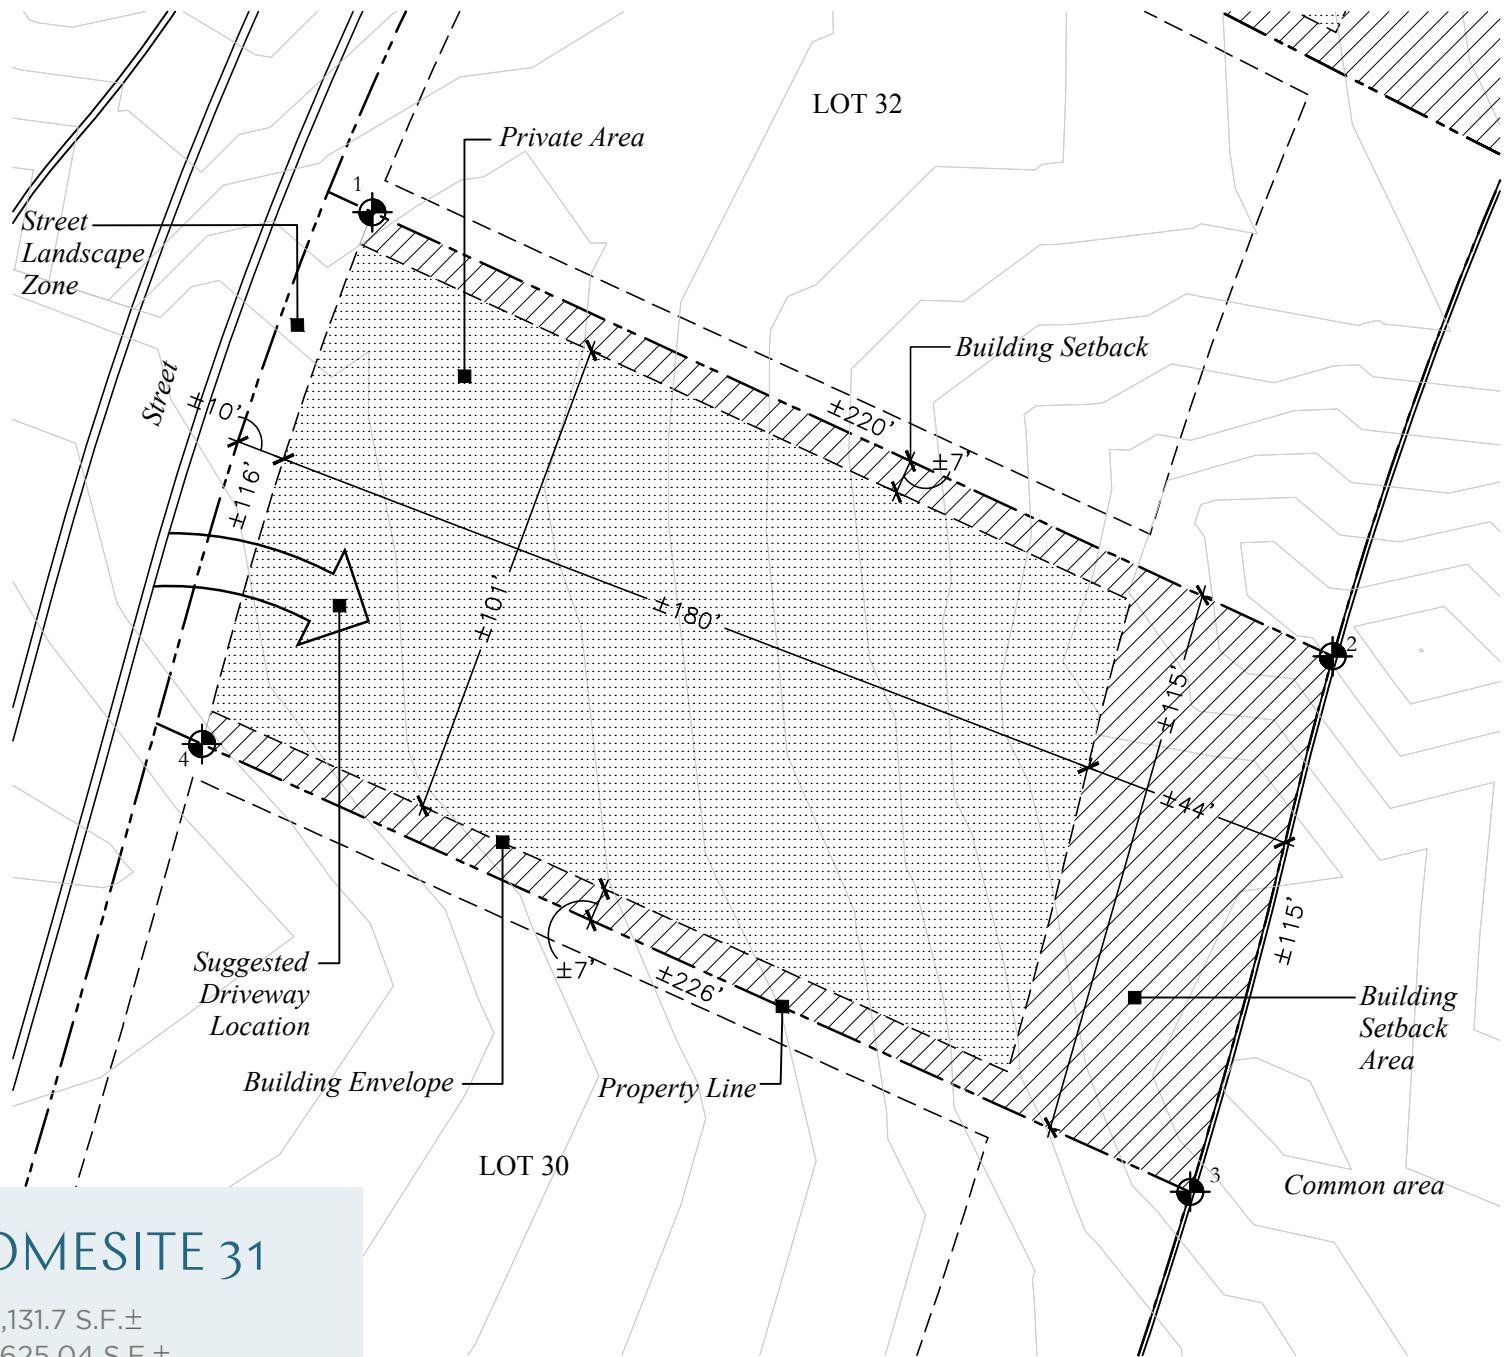

# RIDGE ESTATES HOMESITE 31

CHILENO BAY  
GOLF & BEACH CLUB

## RIDGE ESTATES HOMESITE 31

Total Lot Area	26,131.7 S.F.±
Building Envelope Area	17,625.04 S.F.±
Total Building Area	24,984.7 S.F.±
Maximum Pad Elevation	+139.43 Ft.
Maximum Building Height	+159.61 Ft.